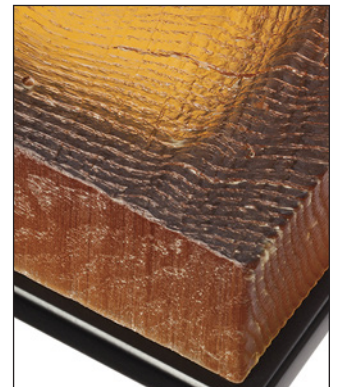

POWELL & BONNELL

9446-R / 9447-R

BUFFALO JUMP TABLE

Solid and tube steel base cocktail table with a cast resin tabletop. Table top available in multiple resin colours and available with a wood textured or smooth top option.

9446-R Buffalo Jump Table: 22.5" h x 15" d x 7" w

9447-R Buffalo Jump Table: 25.5" h x 15" d x 7" w

WWW.POWELLANDBONNELL.COM

POWELL & BONNELL

9446-R / 9447-R

BUFFALO JUMP TABLE

Shown As: First page, Satin black base with wood textured Amber resin top. This page, Modern bronze base with smooth Spearmint resin top.