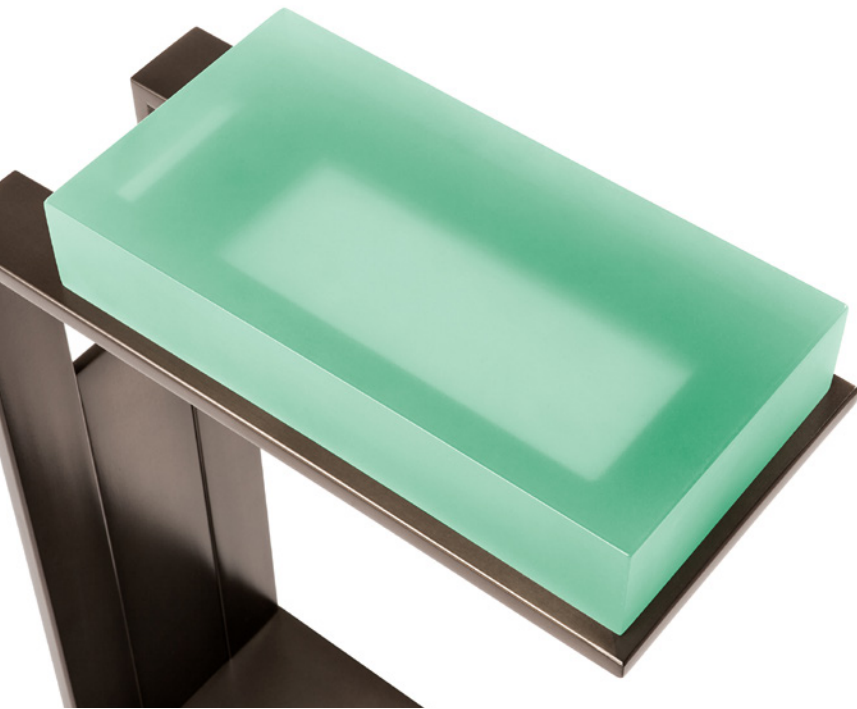

POWELL & BONNELL

9446-R / 9447-R

BUFFALO JUMP TABLE

Solid and tube steel base cocktail table with a cast resin tabletop. Table top available in multiple resin colours and available with a wood textured or smooth top option.

9446-R Buffalo Jump Table: 22.5" h x 15" d x 7" w

9447-R Buffalo Jump Table: 25.5" h x 15" d x 7" w

WWW.POWELLANDBONNELL.COM

POWELL & BONNELL

9446-R / 9447-R

BUFFALO JUMP TABLE

Shown As: First page, Satin black base with wood textured Amber resin top. This page, Modern bronze base with smooth Spearmint resin top.