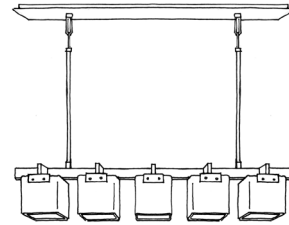

HEIGHT: 8 1/2" (21.6 CM)

WIDTH: 18 1/2" (46.99 CM)

DEPTH: 18 1/2" (46.99 CM)

CEILING CANOPY: 18 1/2" SQ.
(46.99 SQ.)

WEIGHT: APPROX. 60 LBS.

WIRING: FOUR MEDIUM-BASE
SOCKETS, 60 WATT MAX. EACH

RECOMMENDED BULB: 60 WATT
EDISON STYLE 'SQUIRREL CAGE' BULB

X-8058 (OUTDOOR)

SINGLE PENDANT

4058A

DOUBLE PENDANT

4058B

4, 5 & 6 LIGHT CHANDELIER

5058A (4 LIGHT CHANDELIER)

5058B (5 LIGHT CHANDELIER)

5058C (6 LIGHT CHANDELIER)

QUAD CHANDELIER

5058D

SCONCE

9058

X-9058 (OUTDOOR)

fuselighting.com

© COPYRIGHT FUSE LIGHTING.
ALL RIGHTS RESERVED.