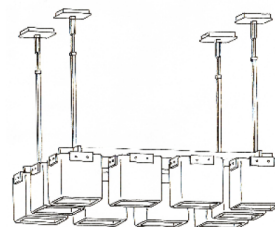

F U S E

lighting

CAMBRIDGE
OUTDOOR SCONCE
X-9058

GLOSS WHITE POWDER COAT WITH CLEAR GLASS

© 2000-2025 FUSE LIGHTING.
ALL RIGHTS RESERVED.

CAMBRIDGE OUTDOOR SCONCE

X-9058

HEIGHT: 12" (30.5 CM)

SINGLE CEILING MOUNT
8058A
X-8058 (OUTDOOR)

4-LIGHT CEILING MOUNT
8058D

SINGLE PENDANT
4058A

DOUBLE PENDANT
4058B

4, 5 & 6 LIGHT CHANDELIER
5058A (4 LIGHT CHANDELIER)
5058B (5 LIGHT CHANDELIER)
5058C (6 LIGHT CHANDELIER)