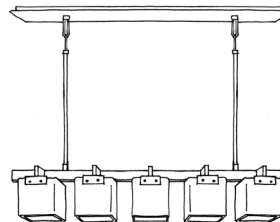

WIDTH: 7 1/2" (19.1 CM)

PROJECTION: 8 1/2" (21.6 CM)

BACKPLATE: 12" H X 4 3/4" W
(30.5 CM H X 12.1 CM W)

WIRING: 1 MEDIUM-BASE SOCKET,
60 WATT MAX.

REQUIRED BULB: C CLEAR OR
WHITE G-25

J-BOX LOCATION: 6" FROM TOP OF
FIXTURE

SINGLE CEILING MOUNT
8058A
X-8058 (OUTDOOR)

4-LIGHT CEILING MOUNT
8058D

SINGLE PENDANT
4058A

DOUBLE PENDANT
4058B

4, 5 & 6 LIGHT CHANDELIER
5058A (4 LIGHT CHANDELIER)
5058B (5 LIGHT CHANDELIER)
5058C (6 LIGHT CHANDELIER)