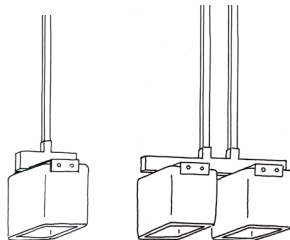

F U S E

lighting

CAMBRIDGE
OUTDOOR SCONCE
X-9058

GLOSS WHITE POWDER COAT WITH CLEAR GLASS

© 2000-2025 FUSE LIGHTING.
ALL RIGHTS RESERVED.

CAMBRIDGE OUTDOOR SCONCE

X-9058

HEIGHT: 12" (30.5 CM)

WIDTH: 7 1/2" (19.1 CM)

PROJECTION: 8 1/2" (21.6 CM)

BACKPLATE: 12" H X 4 3/4" W
(30.5 CM H X 12.1 CM W)

WIRING: 1 MEDIUM-BASE SOCKET,
60 WATT MAX.

REQUIRED BULB: C CLEAR OR
WHITE G-25

J-BOX LOCATION: 6" FROM TOP OF
FIXTURE

SINGLE CEILING MOUNT
8058A
X-8058 (OUTDOOR)

4-LIGHT CEILING MOUNT
8058D

SINGLE PENDANT
4058A

DOUBLE PENDANT
4058B

4, 5 & 6 LIGHT CHANDELIER
5058A (4 LIGHT CHANDELIER)
5058B (5 LIGHT CHANDELIER)
5058C (6 LIGHT CHANDELIER)