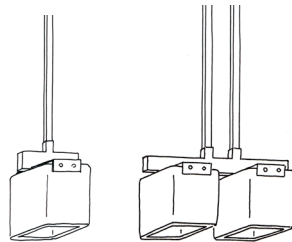

SMOOTH

CRACKLED

FROSTED (INSIDE)

NOTES:

ALL SHADES ARE HAND-BLOWN AND
WILL VARY IN SIZE AND THICKNESS.

FROSTED FINISH WILL LIGHTEN COLOR

SINGLE CEILING MOUNT
8058A
X-8058 (OUTDOOR)

4-LIGHT CEILING MOUNT
8058D

SINGLE PENDANT
4058A

DOUBLE PENDANT
4058B

4, 5 & 6 LIGHT CHANDELIER

5058A (4 LIGHT CHANDELIER)

5058B (5 LIGHT CHANDELIER)

5058C (6 LIGHT CHANDELIER)

QUAD CHANDELIER
5058D

SCONCE
X-9058 (OUTDOOR)