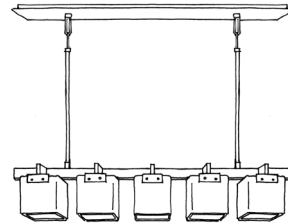

SMOOTH

CRACKLED

FROSTED (INSIDE)

NOTES:

ALL SHADES ARE HAND-BLOWN AND
WILL VARY IN SIZE AND THICKNESS.

FROSTED FINISH WILL LIGHTEN COLOR

SINGLE CEILING MOUNT
8058A
X-8058 (OUTDOOR)

4-LIGHT CEILING MOUNT
8058D

SINGLE PENDANT
4058A

DOUBLE PENDANT
4058B

4, 5 & 6 LIGHT CHANDELIER

5058A (4 LIGHT CHANDELIER)

5058B (5 LIGHT CHANDELIER)

5058C (6 LIGHT CHANDELIER)

QUAD CHANDELIER
5058D

SCONCE
X-9058 (OUTDOOR)