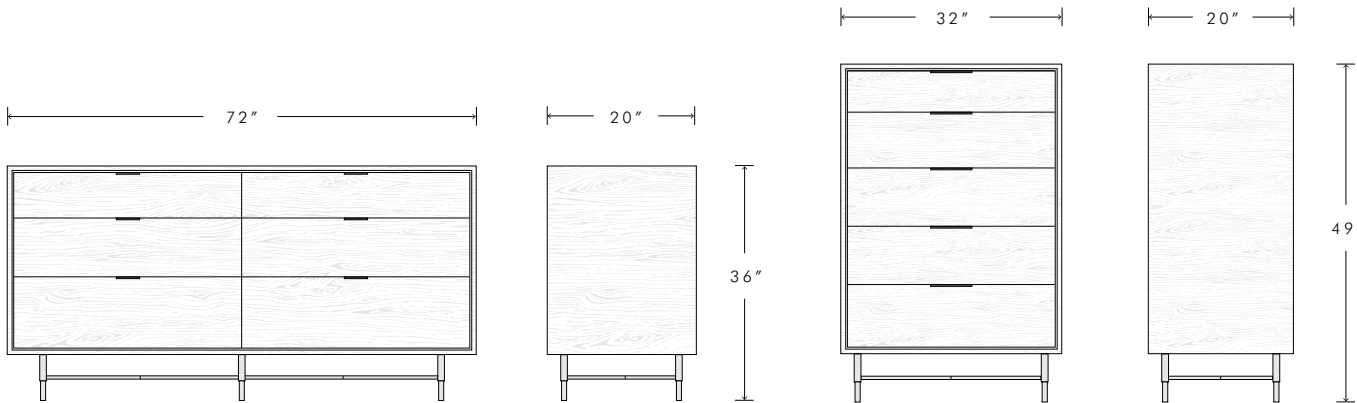

Six Drawer Dresser (shown on front)

Five Drawer Tall Dresser