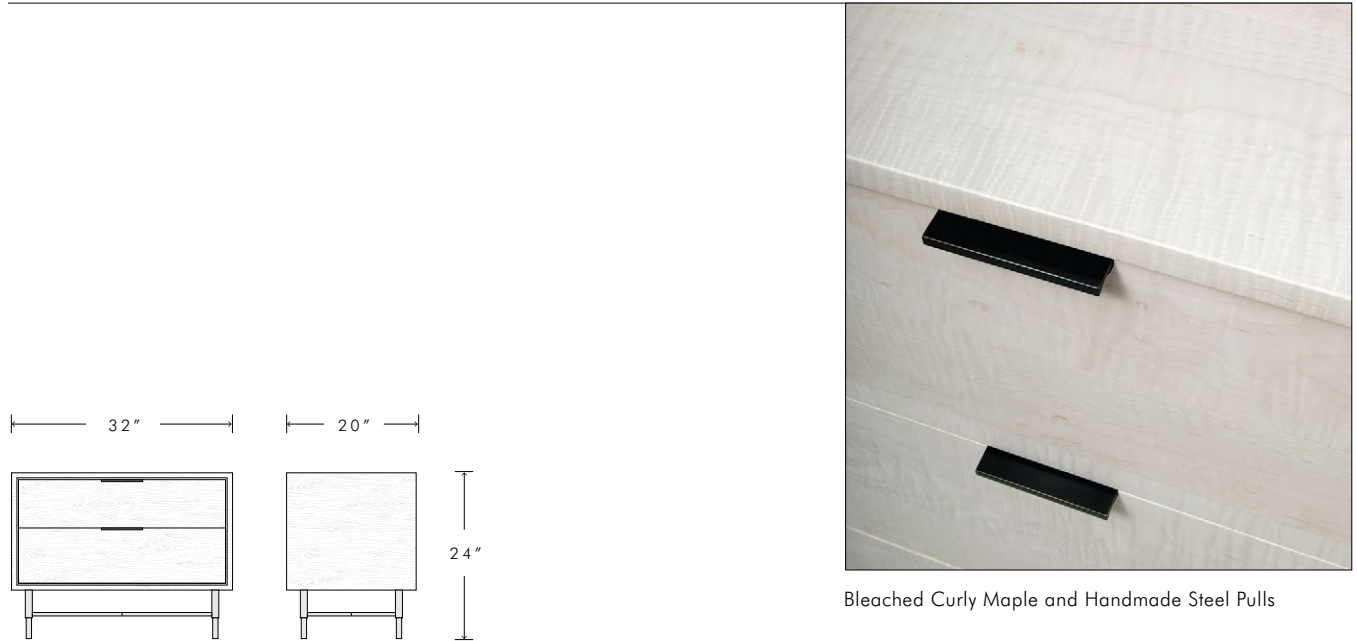

TOD VON MERTENS

CHADOS DRESSER

Six Drawer, Solid Wood, Bleached Curly Maple

72W x 20D x 36H

CHADOS DRESSER

Six drawer solid wood dresser, with exposed end-grain on side panels. Wood grain matched drawer faces with dove tail boxes and soft close hardware. Hand-made 6" steel pulls on adjustable blackened steel X-base. Multiple drawer configurations based on height selection.

AVAILABLE DIMENSIONS:

72"W x 20"D x 36"H (standard shown on front)

32"W x 20"D x 24"H (two drawer)

32"W x 20"D x 36"H (three drawer)

32"W x 20"D x 42"H (four drawer)

32"W x 20"D x 49"H (five drawer)

Custom sizes available