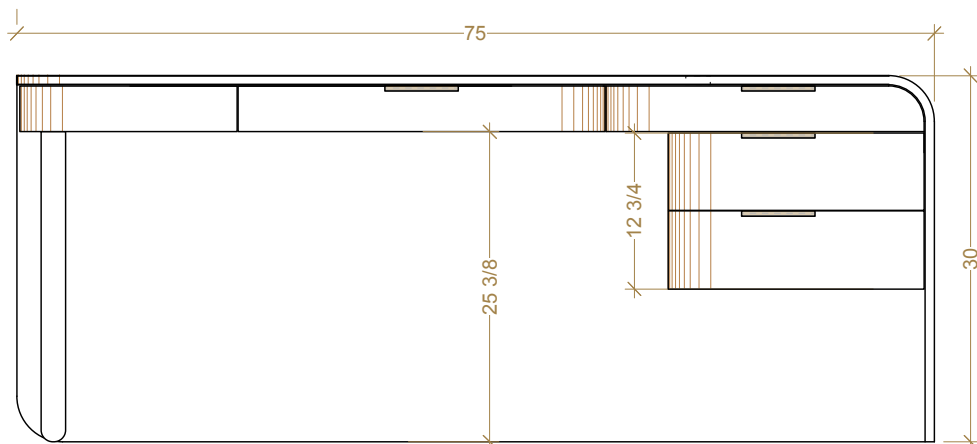

Shown with Brut Catch-pulls by Ted Boerner for Rocky Mountain Hardware. Option with Push-to-open drawers (no pulls).

Left or Right orientation

Let your ideas flow.

DIMENSIONS

54" L x 26" D x 30" H

69" L x 26" D x 30" H

75" L x 26" D x 30" H

Materials/Finishes options

Body is available in all TB standard woods finishes.

Drawer Faces available in Wood or covered in 100% Wool Felt.

Felt available in nine standard colors.

Wire Management and Charging Option upon request.

COCOON DESK CONFIGURATIONS

Available in Three Standard Lengths, Left or Right Orientation.
All available in Three Drawer Configurations

Two Pencil Drawers above

Add One File Drawer below

OR Add Two Drawers below