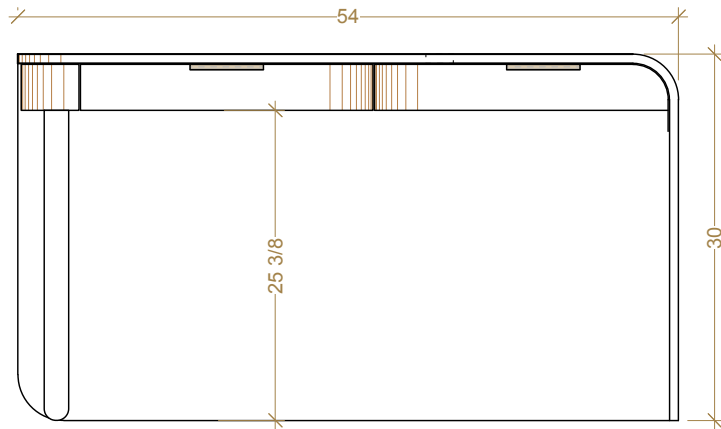

Shown with Brut Catch-pulls by Ted Boerner for Rocky Mountain Hardware. Option with Push-to-open drawers (no pulls).

Left or Right orientation

Let your ideas flow.

DIMENSIONS

54" L x 26" D x 30" H

69" L x 26" D x 30" H

75" L x 26" D x 30" H

Materials/Finishes options

Body is available in all TB standard woods finishes.

Drawer Faces available in Wood or covered in 100% Wool Felt.

Felt available in nine standard colors.

Wire Management and Charging Option upon request.

COCOON DESK CONFIGURATIONS

Available in Three Standard Lengths, Left or Right Orientation.
All available in Three Drawer Configurations

Two Pencil Drawers above

Add One File Drawer below

OR Add Two Drawers below