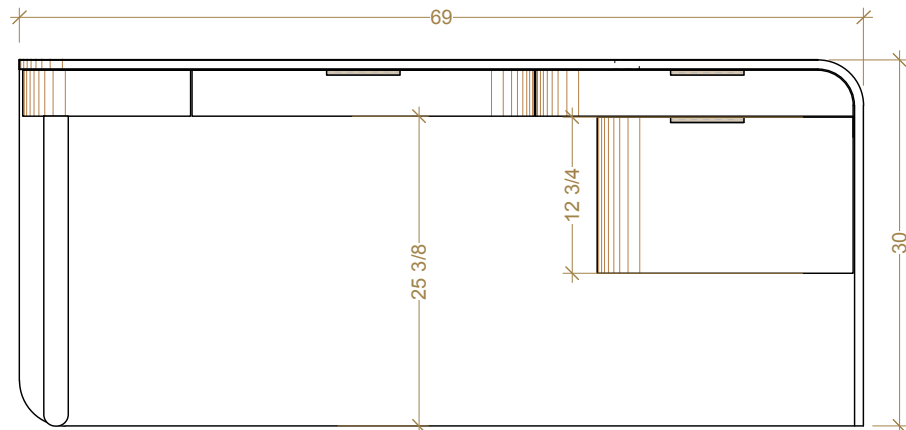

Shown with Brut Catch-pulls by Ted Boerner for Rocky Mountain Hardware. Option with Push-to-open drawers (no pulls).

Left or Right orientation

Let your ideas flow.

DIMENSIONS

54" L x 26" D x 30" H

69" L x 26" D x 30" H

75" L x 26" D x 30" H

Materials/Finishes options

Body is available in all TB standard woods finishes.

Drawer Faces available in Wood or covered in 100% Wool Felt.

Felt available in nine standard colors.

Wire Management and Charging Option upon request.

COCOON DESK CONFIGURATIONS

Available in Three Standard Lengths, Left or Right Orientation.
All available in Three Drawer Configurations

Two Pencil Drawers above

Add One File Drawer below

OR Add Two Drawers below