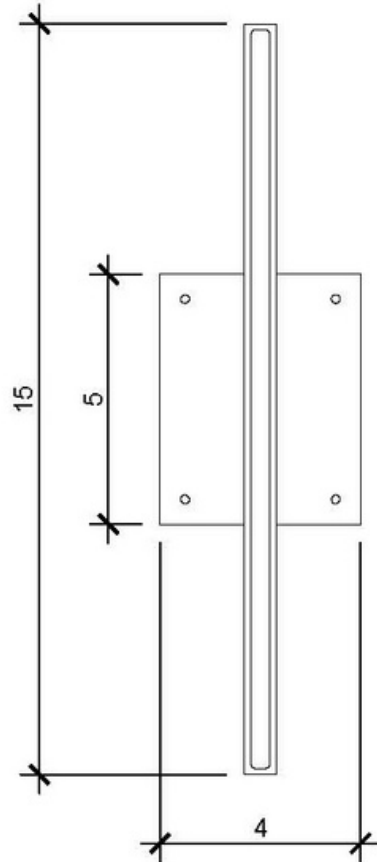

FIXED WALL SCONCE

Sizes: 15" Blade

Wall Projection: 10"

Aluminum Blade Finishes: Gloss White, Matte White, Gloss Black, Matte Black
Satin Silver, Blackened Steel

Brass Blade Finishes: Brushed Brass, Patinated Brass, Oil Rubbed Bronze

FIXED WALL SCONCE

Size: 15" Blade

Wall Projection: 10"

Aluminum Blade Finishes: Gloss White, Matte White, Gloss Black, Matte Black
Satin Silver, Blackened Steel

Brass Blade Finishes: Brushed Brass, Patinated Brass, Oil Rubbed Bronze

Specifics: White LEDS 90+ CRI

Color Temperature: Warm 2700K or Soft 3000K

750 Lumens per foot

6 Watts per foot

Dimming: ELV with optional 0-10V or TRIAC

Custom capabilities available upon request

UL Listing available upon request