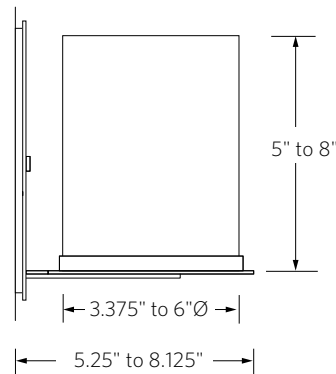

Helbeige, Opal white, Quicksilver or Woodsmoke. (Inside acid etch).

**DIMENSIONS**

2440.6.5

4.125"W x 6.5"H x 5.25"D  
Back plate: 4.125"W x 6.5"H  
Shade: 3.375"Ø x 5"H

**NET WT**

4 lbs.

2440.9.5

7"W x 9.5"H x 8.125"D  
Back plate: 7"W x 9.5"H  
Shade: 6"Ø x 8"H

10 lbs.

2440.12

4"W x 12"H x 3.375"D  
Back plate: 4"W x 12"H  
Shade: 2.5"Ø x 8.25"H

6 lbs.

**VOLTAGE / LAMP TYPE**

2440.6.5

120V, 6W, E12 base, LED lamp.  
2,700°K, 90+ CRI, 600 lumens.

2440.9.5

120V, 9W, GU24 base,  
A19 LED lamp, frosted.  
2,700°K, 92 CRI, 800 lumens.

2440.12

120V, 6W, E12 base, LED lamp.  
2,700°K, 90+ CRI, 600 lumens.

CA Title 24-JA8-2016

**PLEASE SPECIFY**

Size, finish & shade color.  
Back plate centers on j-box.

SIDE VIEW

FRONT VIEW

**Model 2440.6.5 and 2440.9.5**

SIDE VIEW

FRONT VIEW

**Model 2440.12**