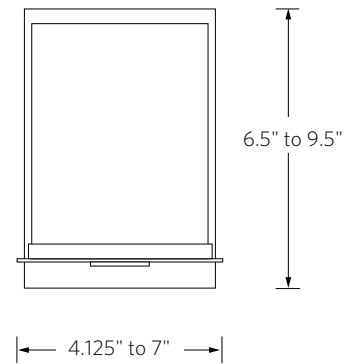

Helbeige, Opal white, Quicksilver or Woodsmoke. (Inside acid etch).

**DIMENSIONS**

2440.6.5

4.125"W x 6.5"H x 5.25"D  
Back plate: 4.125"W x 6.5"H  
Shade: 3.375"Ø x 5"H

**NET WT**

4 lbs.

2440.9.5

7"W x 9.5"H x 8.125"D  
Back plate: 7"W x 9.5"H  
Shade: 6"Ø x 8"H

10 lbs.

2440.12

4"W x 12"H x 3.375"D  
Back plate: 4"W x 12"H  
Shade: 2.5"Ø x 8.25"H

6 lbs.

**VOLTAGE / LAMP TYPE**

2440.6.5

120V, 6W, E12 base, LED lamp.  
2,700°K, 90+ CRI, 600 lumens.

2440.9.5

SIDE VIEW

FRONT VIEW

**Model 2440.6.5 and 2440.9.5**

SIDE VIEW

FRONT VIEW

**Model 2440.12**