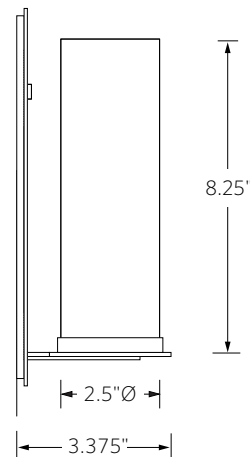

Helbeige, Opal white, Quicksilver or Woodsmoke. (Inside acid etch).

**DIMENSIONS**

2440.6.5

4.125"W x 6.5"H x 5.25"D  
Back plate: 4.125"W x 6.5"H  
Shade: 3.375"Ø x 5"H

**NET WT**

4 lbs.

2440.9.5

7"W x 9.5"H x 8.125"D  
Back plate: 7"W x 9.5"H  
Shade: 6"Ø x 8"H

10 lbs.

2440.12

4"W x 12"H x 3.375"D  
Back plate: 4"W x 12"H  
Shade: 2.5"Ø x 8.25"H

6 lbs.

**VOLTAGE / LAMP TYPE**

2440.6.5

120V, 6W, E12 base, LED lamp.  
2,700°K, 90+ CRI, 600 lumens.

2440.9.5

120V, 9W, GU24 base,  
A19 LED lamp, frosted.  
2,700°K, 92 CRI, 800 lumens.

2440.12

120V, 6W, E12 base, LED lamp.  
2,700°K, 90+ CRI, 600 lumens.

CA Title 24-JA8-2016

**PLEASE SPECIFY**

Size, finish & shade color.  
Back plate centers on j-box.

SIDE VIEW

FRONT VIEW

**Model 2440.6.5 and 2440.9.5**

SIDE VIEW

FRONT VIEW

**Model 2440.12**