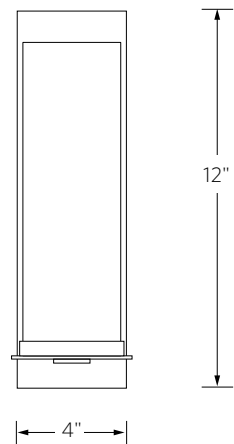

Shown: 6.5" model in Deep brown oxide and Helbeige glass.

**MODEL NUMBER**

2440

**DESCRIPTION**

Copper body, mold blown glass shade.

**FINISH**

Deep brown oxide, Deep black oxide, or Satin Nickel

**MOLD BLOWN GLASS**

Helbeige, Opal white, Quicksilver or Woodsmoke. (Inside acid etch).

**DIMENSIONS**

2440.6.5

4.125"W x 6.5"H x 5.25"D  
Back plate: 4.125"W x 6.5"H  
Shade: 3.375"Ø x 5"H

**NET WT**

4 lbs.

2440.9.5

7"W x 9.5"H x 8.125"D  
Back plate: 7"W x 9.5"H  
Shade: 6"Ø x 8"H

10 lbs.

2440.12

4"W x 12"H x 3.375"D  
Back plate: 4"W x 12"H  
Shade: 2.5"Ø x 8.25"H

6 lbs.

**VOLTAGE / LAMP TYPE**

2440.6.5

120V, 6W, E12 base, LED lamp.  
2,700°K, 90+ CRI, 600 lumens.

2440.9.5

SIDE VIEW

FRONT VIEW

**Model 2440.6.5 and 2440.9.5**

SIDE VIEW

FRONT VIEW

**Model 2440.12**