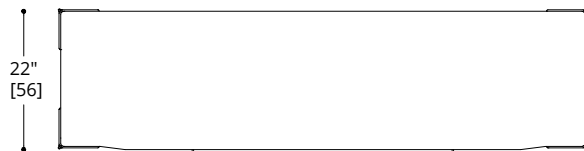

ATELIER PURCELL

KHEPERA CONSOLE