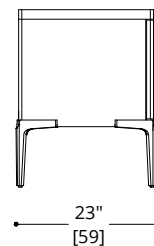

ATELIER PURCELL

KHEPERA CONSOLE