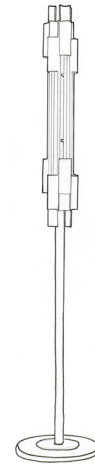

TORCHIERE
7072

fuselighting.com

© COPYRIGHT FUSE LIGHTING.
ALL RIGHTS RESERVED.