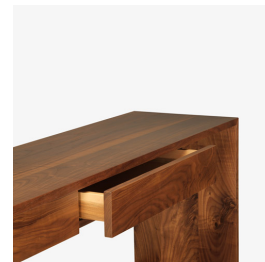

skram

skramfurniture.com

lineground console

L32

Lineground consoles feature solid timber construction, mortise-and-tenon joinery, and mitered corners with matched seams/waterfall edges. Drawers are maple timber with cork-lined bottoms with soft-closing concealed runners and recessed, integral pulls. Custom sizes, configurations, and materials are available. Residential or contract use.

skram

L32

width 48 / 122cm

depth 15 / 38cm

height 32 / 81cm

Timber

WA-N: White
Ash, Natural

WA-G: White
Ash, Grey