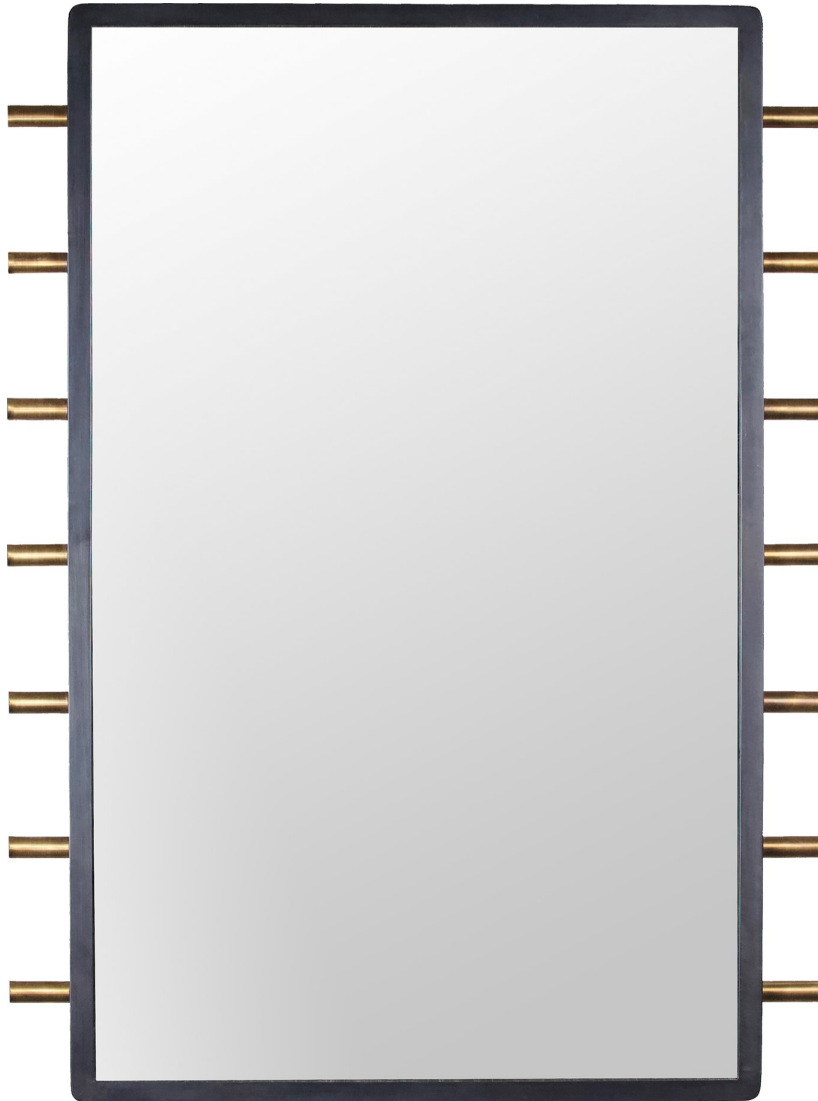

Downtown

PHONE: 310-652-7461 WWW.DOWNTOWN20LA.COM

## Madrid

Sold Brass Prong Mirror  
Hand Forged Iron Frame and Solid Brass Prongs with Glass Mirror  
21 " Width x 1.5" Depth x 30" Overall Height  
Handmade in Los Angeles