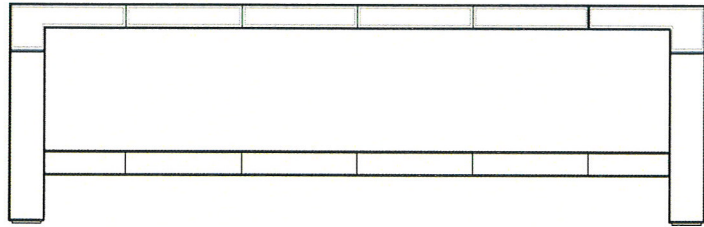

MARKA COFFEE TABLE
WITH SHELF

60"L X 30"W X 19"H

LOS ANGELES | NEW YORK | SEATTLE

C H R I S T I A N
D E N N I S M I L L E R

DENNIS MILLER NEW YORK

T 212.684.0070 dennismiller.com

DESCRIPTION

SCORED GRID DESIGN AT TOP AND TOP SIDES
WOOD TOP, SHELF AND LEGS
WOOD SHELF WITH SCORED GRID DESIGN

304CS MARKA COFFEE TABLE WITH SHELF

DIMENSIONS

60" L X 30" W X 19" H

OPTIONS

LEATHER TOP- UPHOLSTERED IN GRID DESIGN WITH LUGGAGE STITCH DETAIL
METAL TOP WITH SCORED GRID DESIGN AT TOP AND TOP SIDES (SHOWN)
CONTRASTING WOOD TOP