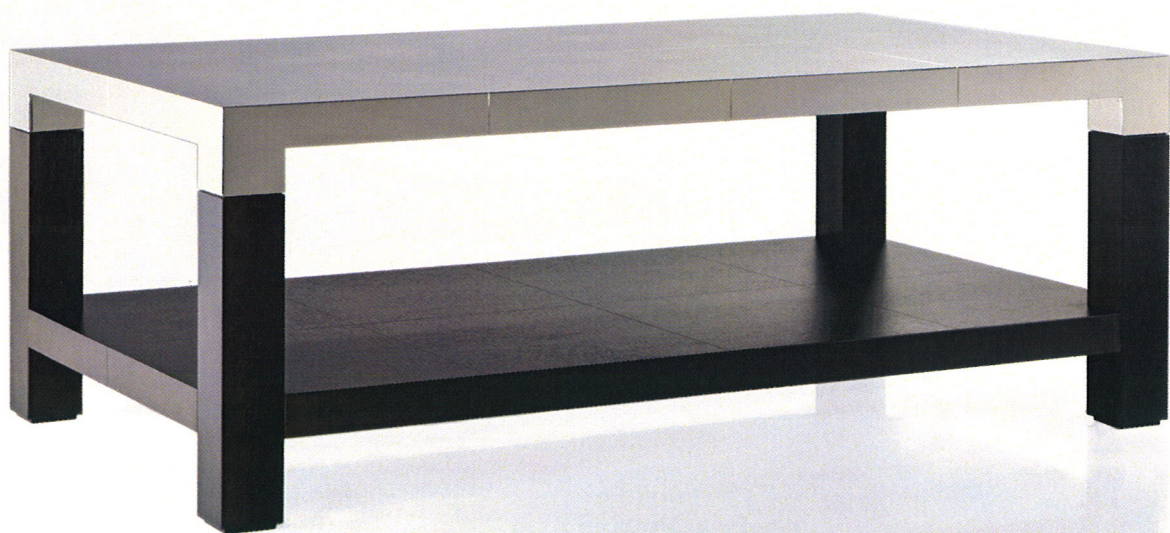

MARKA COFFEE TABLE
WITH SHELF

60"L X 30"W X 19"H

LOS ANGELES | NEW YORK | SEATTLE

C H R I S T I A N
D E N N I S M I L L E R

DENNIS MILLER NEW YORK

T 212.684.0070 dennismiller.com

DESCRIPTION

SCORED GRID DESIGN AT TOP AND TOP SIDES
WOOD TOP, SHELF AND LEGS
WOOD SHELF WITH SCORED GRID DESIGN

304CS MARKA COFFEE TABLE WITH SHELF

DIMENSIONS

60" L X 30" W X 19" H

OPTIONS

LEATHER TOP- UPHOLSTERED IN GRID DESIGN WITH LUGGAGE STITCH DETAIL
METAL TOP WITH SCORED GRID DESIGN AT TOP AND TOP SIDES (SHOWN)
CONTRASTING WOOD TOP