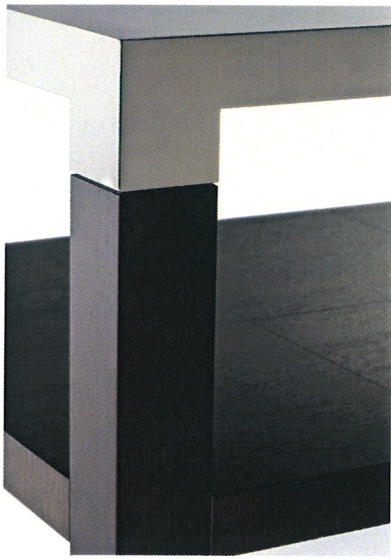

MARKA COFFEE TABLE
WITH SHELF

60"L X 30"W X 19"H

LOS ANGELES | NEW YORK | SEATTLE

C H R I S T I A N
D E N N I S M I L L E R

DENNIS MILLER NEW YORK

T 212.684.0070 dennismiller.com

DESCRIPTION

SCORED GRID DESIGN AT TOP AND TOP SIDES
WOOD TOP, SHELF AND LEGS
WOOD SHELF WITH SCORED GRID DESIGN

304CS MARKA COFFEE TABLE WITH SHELF

DIMENSIONS

60" L X 30" W X 19" H

OPTIONS

LEATHER TOP- UPHOLSTERED IN GRID DESIGN WITH LUGGAGE STITCH DETAIL
METAL TOP WITH SCORED GRID DESIGN AT TOP AND TOP SIDES (SHOWN)
CONTRASTING WOOD TOP