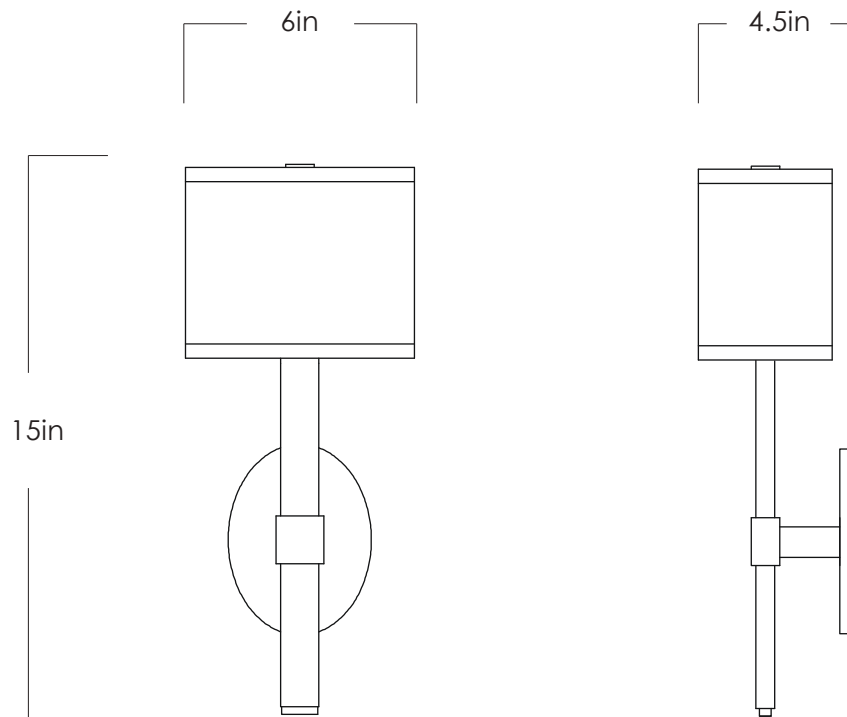

## OVAL SCONCE SINGLE

MODEL NUMBER:  
DA2034

DIMENSIONS:  
H 15in x W 6in x D 4.5in

BACKPLATE:  
H 5in x W 3.75in

WEIGHT:  
2Lb

LEAD TIME:  
8-12 weeks

LAMPING:  
Incandescent  
Base: Single Candelabra  
Wiring: 120V (US Standard)  
Bulb: B10, 40 Watt Frosted