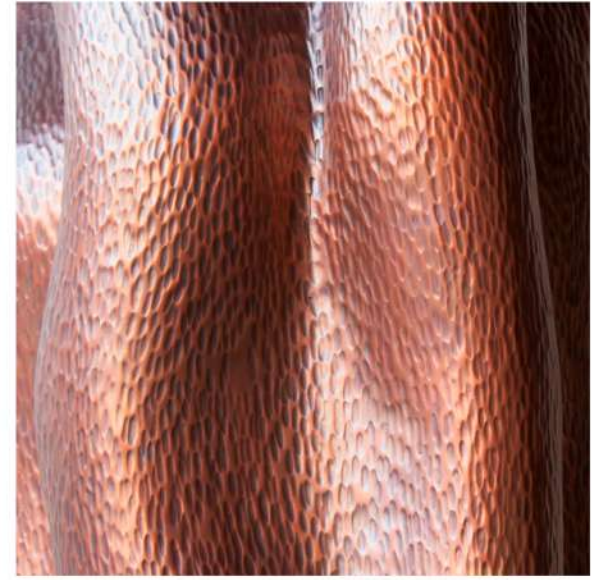

CASCADE

JI GUAN