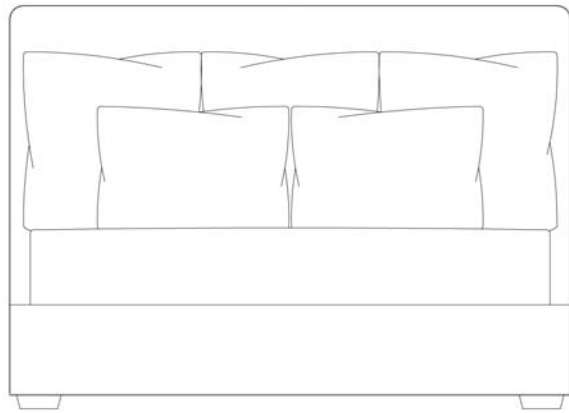

SATURNA UPHOLSTERED BED

45"W X 86.5"L X 59"H (TWIN)
67"W X 91.5"L X 59"H (QUEEN)
83"W X 91.5"L X 59"H (KING)
79"W X 95.5"L X 59"H (CALIFORNIA KING)

DENNIS MILLER ASSOCIATES
200 Lexington Avenue Suite 1210 New York, NY 10016
212.684.0070 Fax.212.684.0776 www.dennismiller.com

DESCRIPTION

PLAIN WRAP OVER HEADBOARD WITH SELF
WELT ALONG OUTSIDE EDGE
FULLY UPHOLSTERED OUTSIDE BACK OF HEADBOARD
(3) PIECE RAILS WITH SELF WELT AT BASE
SLATS FOR MATTRESS AND BOXSPRING SUPPORT
EXPOSED TAPERED WOOD LEGS

503U SATURNA UPHOLSTERED BED

DIMENSIONS

OVERALL HEIGHT: 59"
OVERALL WIDTH: ADD 7" TO MATTRESS WIDTH
OVERALL LENGTH: ADD 11.5" TO MATTRESS LENGTH

OPTIONS

HEADBOARD ONLY
RAILS WITH UPHOLSTERED PLATFORM
FITTED BED CAP (SHOWN)
VARIOUS PILLOW SHAPES AND SIZES (SEE PRICE LIST)