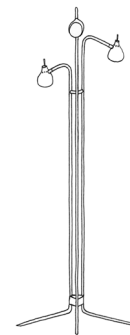

F U S E

lighting

SOFIA SINGLE FLOOR LAMP
7050B

LIGHT ANTIQUE BRASS WITH WHITE LEATHER STRAP

© 2000-2020 FUSE LIGHTING.
ALL RIGHTS RESERVED.

SOFIA SINGLE FLOOR LAMP

7050B

HEIGHT: 47" (119.4 CM)

WIDTH: 15" (38 CM)

WIRING: LED T4** 120V,
GY6 BASE, 4.5 WATTS, 2700 K,
CRI 80, 400 LUMENS

RECOMMENDED BULBS: GY 6.35

CORD LENGTH: 96" PROVIDED.

METAL FINISHES

BRUSHED BRASS

LIGHT ANTIQUE BRASS

DARK ANTIQUE BRASS

WRAP OPTIONS

BROWN LEATHER

BLACK LEATHER

WHITE LEATHER

MINK LEATHER

CANE

JUTE

CHANDELIER
5050

SWING-ARM SCONCE
1050

DESK LAMP
6050

FLOOR LAMP
7050

fuselighting.com

© COPYRIGHT FUSE LIGHTING.
ALL RIGHTS RESERVED.