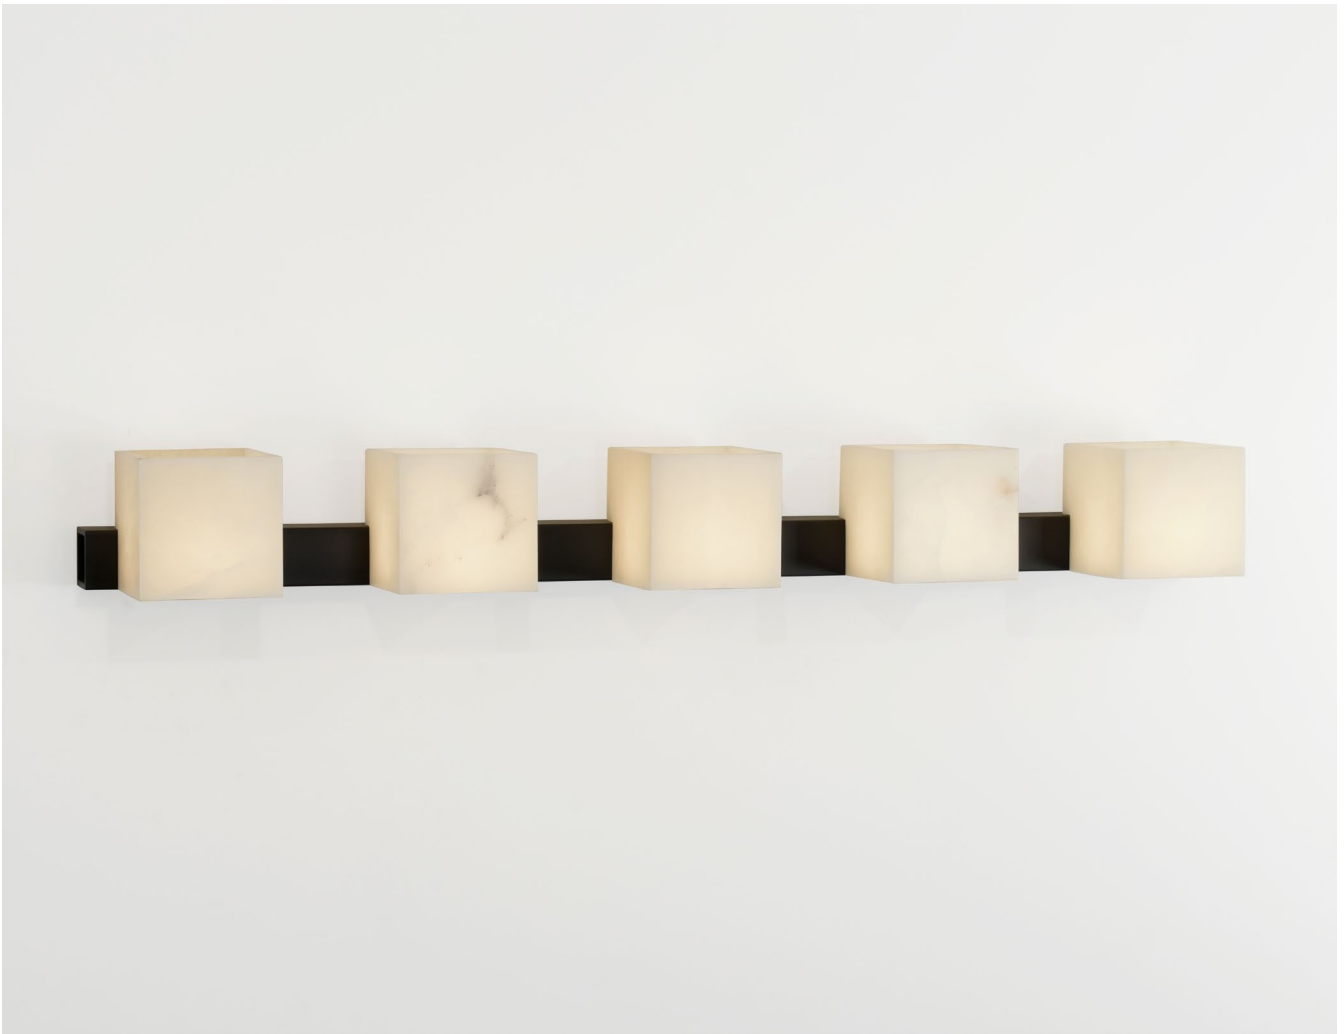

F U S E

lighting

SOHO LINEAR SCONCE
9059C

PATINATED STEEL WITH ALABASTER SHADES

© 2000-2025 FUSE LIGHTING.
ALL RIGHTS RESERVED.

SOHO LINEAR SCONCE

9059C

HEIGHT: 7" (17.8 CM)

WIDTH: 62" (157.5 CM)

DEPTH: 8" (20.3 CM)

WEIGHT: 40 LBS

WIRING: 5 CANDELABRA BASE

SOCKETS, 60 WATT MAX. EACH

J-BOX LOCATION: AS NEEDED, SPECIFY
AT TIME OF ORDER

METAL FINISHES

BRUSHED BRASS

LIGHT ANTIQUE BRASS

DARK ANTIQUE BRASS

BURNISHED BRASS

POLISHED NICKEL

SATIN NICKEL

OIL RUBBED BRONZE

GLOSS WHITE POWDER COAT

MATTE BLACK POWDER COAT

PATINATED STEEL

SHADE OPTION

ALABASTER

NOTES:

SHADES ARE HAND CUT AND ASSEMBLED FROM ALABASTER SHEETS.

NO TWO SHADE CUBES WILL BE IDENTICAL AND WILL VARY IN COLOR AND VEINING.

CHANDELIER XL
5059 B

CHANDELIER
5059