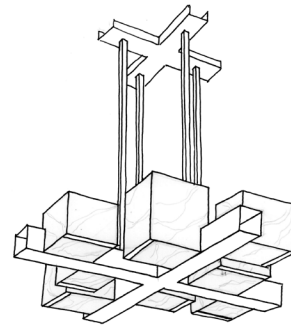

F U S E

lighting

SOHO LINEAR SCONCE
9059C

PATINATED STEEL WITH ALABASTER SHADES

© 2000-2025 FUSE LIGHTING.
ALL RIGHTS RESERVED.

SOHO LINEAR SCONCE

9059C

HEIGHT: 7" (17.8 CM)

WIDTH: 62" (157.5 CM)

DEPTH: 8" (20.3 CM)

WEIGHT: 40 LBS

WIRING: 5 CANDELABRA BASE

SOCKETS, 60 WATT MAX. EACH

J-BOX LOCATION: AS NEEDED, SPECIFY
AT TIME OF ORDER

METAL FINISHES

BRUSHED BRASS

PATINATED STEEL

SHADE OPTION

ALABASTER

NOTES:

SHADES ARE HAND CUT AND ASSEMBLED FROM ALABASTER SHEETS.

NO TWO SHADE CUBES WILL BE IDENTICAL AND WILL VARY IN COLOR AND VEINING.

CHANDELIER XL
5059 B

CHANDELIER
5059

CHANDELIER X
5059 X

PENDANT
4059

SCONCE

9059A (6" SCONCE)

9059B (7" SCONCE)

fuselighting.com

© COPYRIGHT FUSE LIGHTING.
ALL RIGHTS RESERVED.