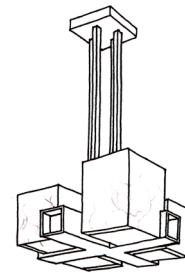

F U S E

lighting

SOHO LINEAR SCONCE
9059C

PATINATED STEEL WITH ALABASTER SHADES

© 2000-2025 FUSE LIGHTING.
ALL RIGHTS RESERVED.

SOHO LINEAR SCONCE

9059C

HEIGHT: 7" (17.8 CM)

WIDTH: 62" (157.5 CM)

DEPTH: 8" (20.3 CM)

WEIGHT: 40 LBS

WIRING: 5 CANDELABRA BASE

SOCKETS, 60 WATT MAX. EACH

J-BOX LOCATION: AS NEEDED, SPECIFY
AT TIME OF ORDER

METAL FINISHES

BRUSHED BRASS

PATINATED STEEL

SHADE OPTION

ALABASTER

NOTES:

SHADES ARE HAND CUT AND ASSEMBLED FROM ALABASTER SHEETS.

NO TWO SHADE CUBES WILL BE IDENTICAL AND WILL VARY IN COLOR AND VEINING.

CHANDELIER XL
5059 B

CHANDELIER
5059

CHANDELIER X
5059 X

PENDANT
4059

SCONCE

9059A (6" SCONCE)

9059B (7" SCONCE)

fuselighting.com

© COPYRIGHT FUSE LIGHTING.
ALL RIGHTS RESERVED.