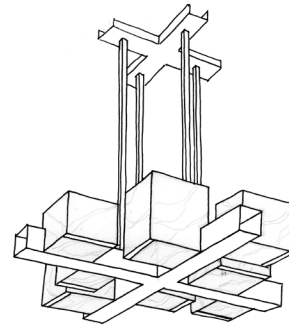

HEIGHT: 6" (15.2 CM)

WIDTH: 8" (20.3 CM)

ALABASTER SHADE:
6"H X 5"W X 7"D
(15.2H X 12.7W X 17.8D)

PROJECTION: 9" (22.9 CM)

BACKPLATE: 4 1/4"H X 8"W
10.8H X 20.3W)

WIRING: 1 CANDELABRA-BASE
SOCKET, 60 WATT MAX.

RECOMMENDED BULB:
WHITE G16.5 GLOBE

J-BOX LOCATION: 4" (10.2)
FROM TOP OF FIXTURE

7-INCH

9059B

HEIGHT: 7" (17.8 CM)

WIDTH: 10" (25.4 CM)

ALABASTER SHADE:
7"H X 7"W X 8"D
(17.8H X 17.8W X 20.3D)

PROJECTION: 10" (25.4 CM)

BACKPLATE: 4 1/4" X 10"W
(10.8H X 25.4W)

WIRING: 1 CANDELABRA-BASE
SOCKET, 60 WATT MAX.

RECOMMENDED BULB:
WHITE G16.5 GLOBE

J-BOX LOCATION: 5" (12.7)
FROM TOP OF FIXTURE

METAL FINISHES

BRUSHED BRASS
LIGHT ANTIQUE BRASS
DARK ANTIQUE BRASS
MATTE BRASS
POLISHED NICKEL
SATIN NICKEL
OIL RUBBED BRONZE
GLOSS WHITE POWDER COAT
MATTE BLACK POWDER COAT
PATINATED STEEL

SHADE OPTION

ALABASTER

NOTES:

SHADES ARE HAND CUT AND ASSEMBLED FROM ALABASTER SHEETS.

NO TWO SHADE CUBES WILL BE IDENTICAL AND WILL VARY IN COLOR AND VEINING.

CHANDELIER
5059

CHANDELIER X
5059 X

PENDANT
4059