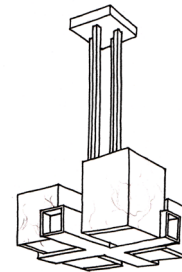

HEIGHT: 6" (15.2 CM)

WIDTH: 8" (20.3 CM)

ALABASTER SHADE:
6"H X 5"W X 7"D
(15.2H X 12.7W X 17.8D)

PROJECTION: 9" (22.9 CM)

BACKPLATE: 4 1/4"H X 8"W
10.8H X 20.3W)

WIRING: 1 CANDELABRA-BASE
SOCKET, 60 WATT MAX.

RECOMMENDED BULB:
WHITE G16.5 GLOBE

J-BOX LOCATION: 4" (10.2)
FROM TOP OF FIXTURE

7-INCH

9059B

HEIGHT: 7" (17.8 CM)

WIDTH: 10" (25.4 CM)

ALABASTER SHADE:
7"H X 7"W X 8"D
(17.8H X 17.8W X 20.3D)

PROJECTION: 10" (25.4 CM)

BACKPLATE: 4 1/4" X 10"W
(10.8H X 25.4W)

WIRING: 1 CANDELABRA-BASE
SOCKET, 60 WATT MAX.

RECOMMENDED BULB:
WHITE G16.5 GLOBE

J-BOX LOCATION: 5" (12.7)
FROM TOP OF FIXTURE

METAL FINISHES

BRUSHED BRASS
LIGHT ANTIQUE BRASS
DARK ANTIQUE BRASS
MATTE BRASS
POLISHED NICKEL
SATIN NICKEL
OIL RUBBED BRONZE
GLOSS WHITE POWDER COAT
MATTE BLACK POWDER COAT
PATINATED STEEL

SHADE OPTION

ALABASTER

NOTES:

SHADES ARE HAND CUT AND ASSEMBLED FROM ALABASTER SHEETS.

NO TWO SHADE CUBES WILL BE IDENTICAL AND WILL VARY IN COLOR AND VEINING.

CHANDELIER
5059

CHANDELIER X
5059 X

PENDANT
4059