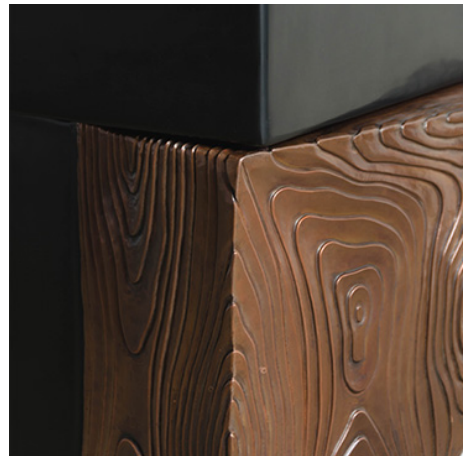

R O B E R T K U O

Square Seat w/ Woodgrain Design - Set of 2

RK# 8076

CREAM LACQUER
LACQUER
CONTEMPORARY
18" X 18" X 17"H EACH
\$6,600.00

R O B E R T K U O

Square Seat w/ Woodgrain Design (Set of 2)

RK# 8109

BLACK LACQUER

REPOUSSE

CONTEMPORARY

18" X 18" X 17"H

\$6,600.00