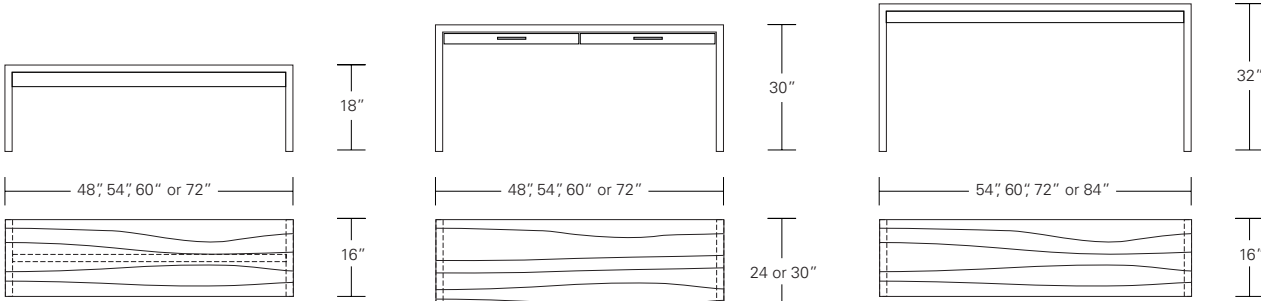

Benches shown with Duette Table

**TIMBRE BENCH**

**72W x 16D x 18H**

Shown in optional Western Walnut (Claro) with Square Edge.

These benches are crafted from hand selected planks each with it's own unique grain character. The pure form and solid wood construction imply an innate natural beauty. Precisely mitered corners and continuous "waterfall" grain are the Timbre's hallmark details.

TIMBRE BENCH, CONSOLE, TABLE

**Table Bench**

24"W x 18"D x 18"H  
 30"W x 18"D x 18"H  
 36"W x 18"D x 18"H

**Side Table**

24"W x 18"D x 24"H  
 30"W x 18"D x 24"H  
 36"W x 18"D x 24"H

**Bench**

48"W x 16"D x 18"H  
 54"W x 16"D x 18"H  
 60"W x 16"D x 18"H  
 72"W x 16"D x 18"H

**Desk**

48"W x 24"D x 30"H  
 54"W x 24"D x 30"H  
 60"W x 30"D x 30"H  
 72"W x 30"D x 30"H

**Console**

54"W x 16"D x 32"H  
 60"W x 16"D x 32"H  
 72"W x 16"D x 32"H  
 84"W x 16"D x 32"H

**Cocktail Table**

48"W x 24"D x 16"H  
 54"W x 30"D x 16"H

**Table**

72"W x 38"D x 29"H  
 84"W x 40"D x 29"H  
 96"W x 42"D x 29"H

live edge option  
 (depending on availability)

**DESCRIPTION FINISH OPTIONS**

**Timbre Bench, Console, Table:**