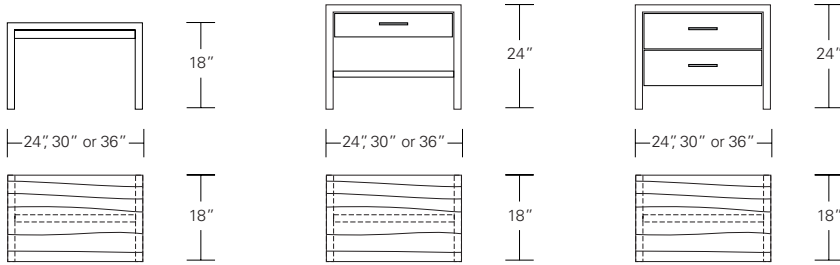

Benches shown with Duette Table

**TIMBRE BENCH**

**72W x 16D x 18H**

Shown in optional Western Walnut (Claro) with Square Edge.

These benches are crafted from hand selected planks each with it's own unique grain character. The pure form and solid wood construction imply an innate natural beauty. Precisely mitered corners and continuous "waterfall" grain are the Timbre's hallmark details.

TIMBRE BENCH, CONSOLE, TABLE

**Table Bench**

24"W x 18"D x 18"H  
 30"W x 18"D x 18"H  
 36"W x 18"D x 18"H

**Side Table**

24"W x 18"D x 24"H  
 30"W x 18"D x 24"H  
 36"W x 18"D x 24"H

**Bench**

48"W x 16"D x 18"H  
 54"W x 16"D x 18"H  
 60"W x 16"D x 18"H  
 72"W x 16"D x 18"H

**Desk**

48"W x 24"D x 30"H  
 54"W x 24"D x 30"H  
 60"W x 30"D x 30"H  
 72"W x 30"D x 30"H

**Console**

54"W x 16"D x 32"H  
 60"W x 16"D x 32"H  
 72"W x 16"D x 32"H  
 84"W x 16"D x 32"H

**Cocktail Table**

48"W x 24"D x 16"H  
 54"W x 30"D x 16"H

**Table**

72"W x 38"D x 29"H  
 84"W x 40"D x 29"H  
 96"W x 42"D x 29"H

live edge option  
 (depending on availability)

**DESCRIPTION FINISH OPTIONS**

**Timbre Bench, Console, Table:**