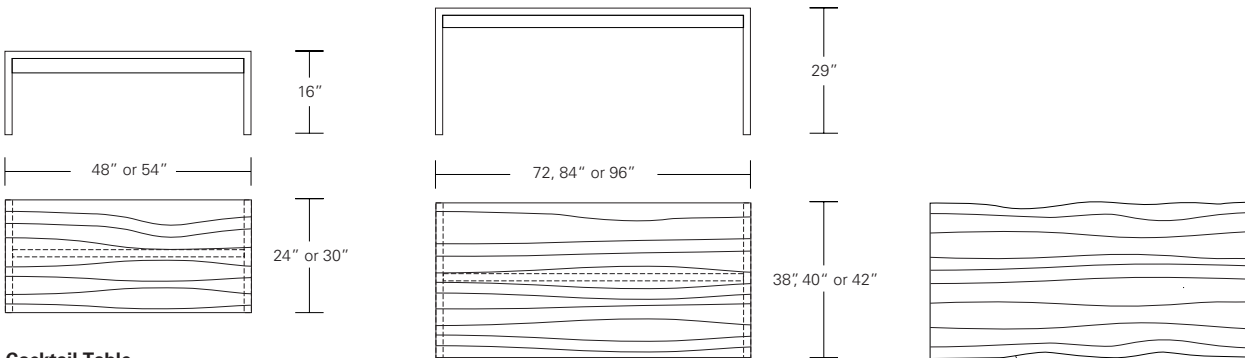

Benches shown with Duette Table

**TIMBRE BENCH**

**72W x 16D x 18H**

Shown in optional Western Walnut (Claro) with Square Edge.

These benches are crafted from hand selected planks each with it's own unique grain character. The pure form and solid wood construction imply an innate natural beauty. Precisely mitered corners and continuous "waterfall" grain are the Timbre's hallmark details.

TIMBRE BENCH, CONSOLE, TABLE

**Table Bench**

24"W x 18"D x 18"H  
 30"W x 18"D x 18"H  
 36"W x 18"D x 18"H

**Side Table**

24"W x 18"D x 24"H  
 30"W x 18"D x 24"H  
 36"W x 18"D x 24"H

**Bench**

48"W x 16"D x 18"H  
 54"W x 16"D x 18"H  
 60"W x 16"D x 18"H  
 72"W x 16"D x 18"H

**Desk**

48"W x 24"D x 30"H  
 54"W x 24"D x 30"H  
 60"W x 30"D x 30"H  
 72"W x 30"D x 30"H

**Console**

54"W x 16"D x 32"H  
 60"W x 16"D x 32"H  
 72"W x 16"D x 32"H  
 84"W x 16"D x 32"H

**Cocktail Table**

48"W x 24"D x 16"H  
 54"W x 30"D x 16"H

**Table**

72"W x 38"D x 29"H  
 84"W x 40"D x 29"H  
 96"W x 42"D x 29"H

live edge option  
 (depending on availability)

**DESCRIPTION FINISH OPTIONS**

**Timbre Bench, Console, Table:**