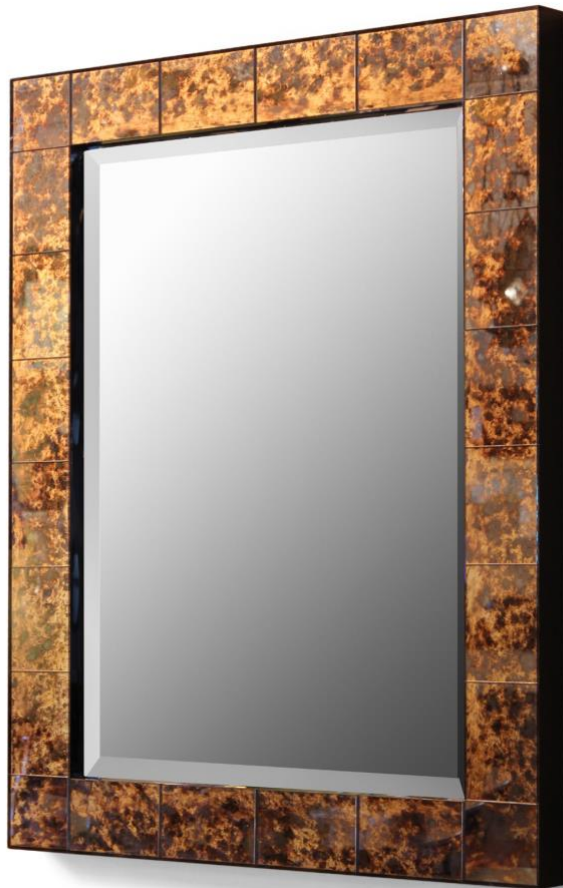

## TORTOISE GLASS MIRROR

**Tortoise and Black Glass Mirror Frame**

Hand Beveled Interior Clear Mirror 36"  
wide x 48" tall x 3" deep  
Hand Made in Los Angeles