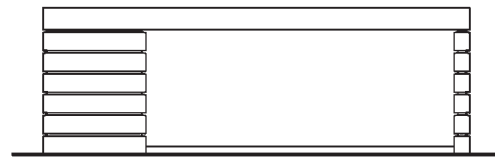

RUXTON COFFEE TABLE

66"W x 40"D x 18.5"H

54"W x 34"D x 18.5"H [SHOWN]

42"W x 42"D x 18.5"H

DESCRIPTION

12"D STORAGE NOOKS ON [3] SIDES  
STACKED SOLID WOOD SIDING DETAIL ON ALL SIDES

306CR RUXTON COFFEE TABLE

TOP VIEW

FRONT VIEW

DIMENSIONS

66"W x 40"D x 18.5"H  
54"W x 34"D x 18.5"H [SHOWN]  
42"W x 42"D x 18.5"H