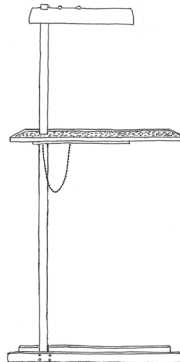

F U S E

lighting

HUDSON OUTDOOR SCONCE
X-1019

MARINE OIL RUBBED BRONZE WITH ANTIQUE RIBBED MIRROR

HUDSON OUTDOOR

X-1019

HEIGHT: 27" (68.6 CM)

WIDTH: 7 1/4" (18.4 CM)

PROJECTION: 6" (15.2 CM)

BACKPLATE: 27 1/4"H X 7 1/4"W
(69.2 H X 18.4 W)

WIRING: 1 MEDIUM-BASE SOCKET,
60 WATT MAX.

RECOMMENDED BULB:
CLEAR T-10

J-BOX LOCATION:
APPROX. 3", 8", 13 1/2", 19"
& 24" FROM TOP OF FIXTURE
(7.6, 20.3, 34.3, 48.3 & 60.9)

NOTE: LAMPING ENCLOSED WITHIN A
ACRYLIC JAR

METAL FINISHES

MARINE ORB POWDER COAT

GLOSS WHITE POWDER COAT

BACKPLATE OPTIONS

ANTIQUED MIRROR

ANTIQUED RIBBED MIRROR

GRAPHITE MIRROR

CLOUDY GREY MIRROR

SPECKLED MIRROR

NOTE:

GLASS/MIRROR ON OUR OUTDOOR
HUDSON BACKPLATE WILL FABRICATED
AS A SINGLE PIECE.

(AS SHOWN IN IMAGE)

24" SCONCE
1019B

40" SCONCE
1019C

FLOOR LAMP
7019