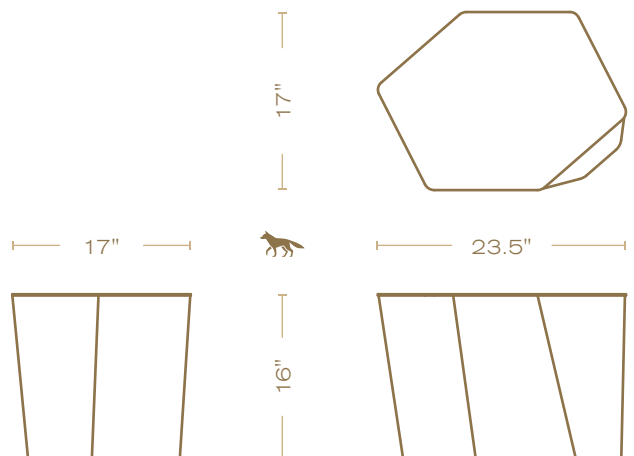

BASE OPTIONS

Graphite Stainless (shown)
Mercury Stainless