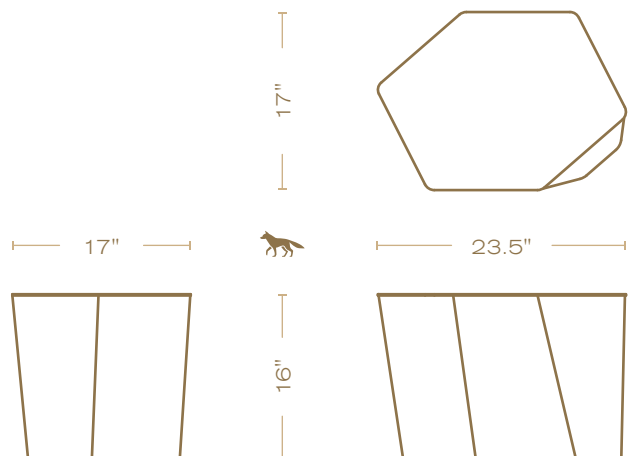

BASE OPTIONS

Graphite Stainless (shown)
Mercury Stainless

MT03

Monolithic Side Table

DENNIS MILLER ASSOCIATES
200 Lexington Avenue Suite 1210 New York, NY 10016
212.684.0070 Fax.212.684.0776 www.dennismiller.com

L 23.5"
W 17"
H 16"

TOP OPTIONS

Aurum Brass
Graphite Stainless (shown)
Mercury Stainless

BASE OPTIONS

Graphite Stainless (shown)
Mercury Stainless

MT03

Monolithic Side Table

DENNIS MILLER ASSOCIATES
200 Lexington Avenue Suite 1210 New York, NY 10016
212.684.0070 Fax.212.684.0776 www.dennismiller.com

L 23.5"
W 17"
H 16"

TOP OPTIONS

Aurum Brass
Graphite Stainless
Mercury Stainless (shown)

BASE OPTIONS

Graphite Stainless
Mercury Stainless (shown)